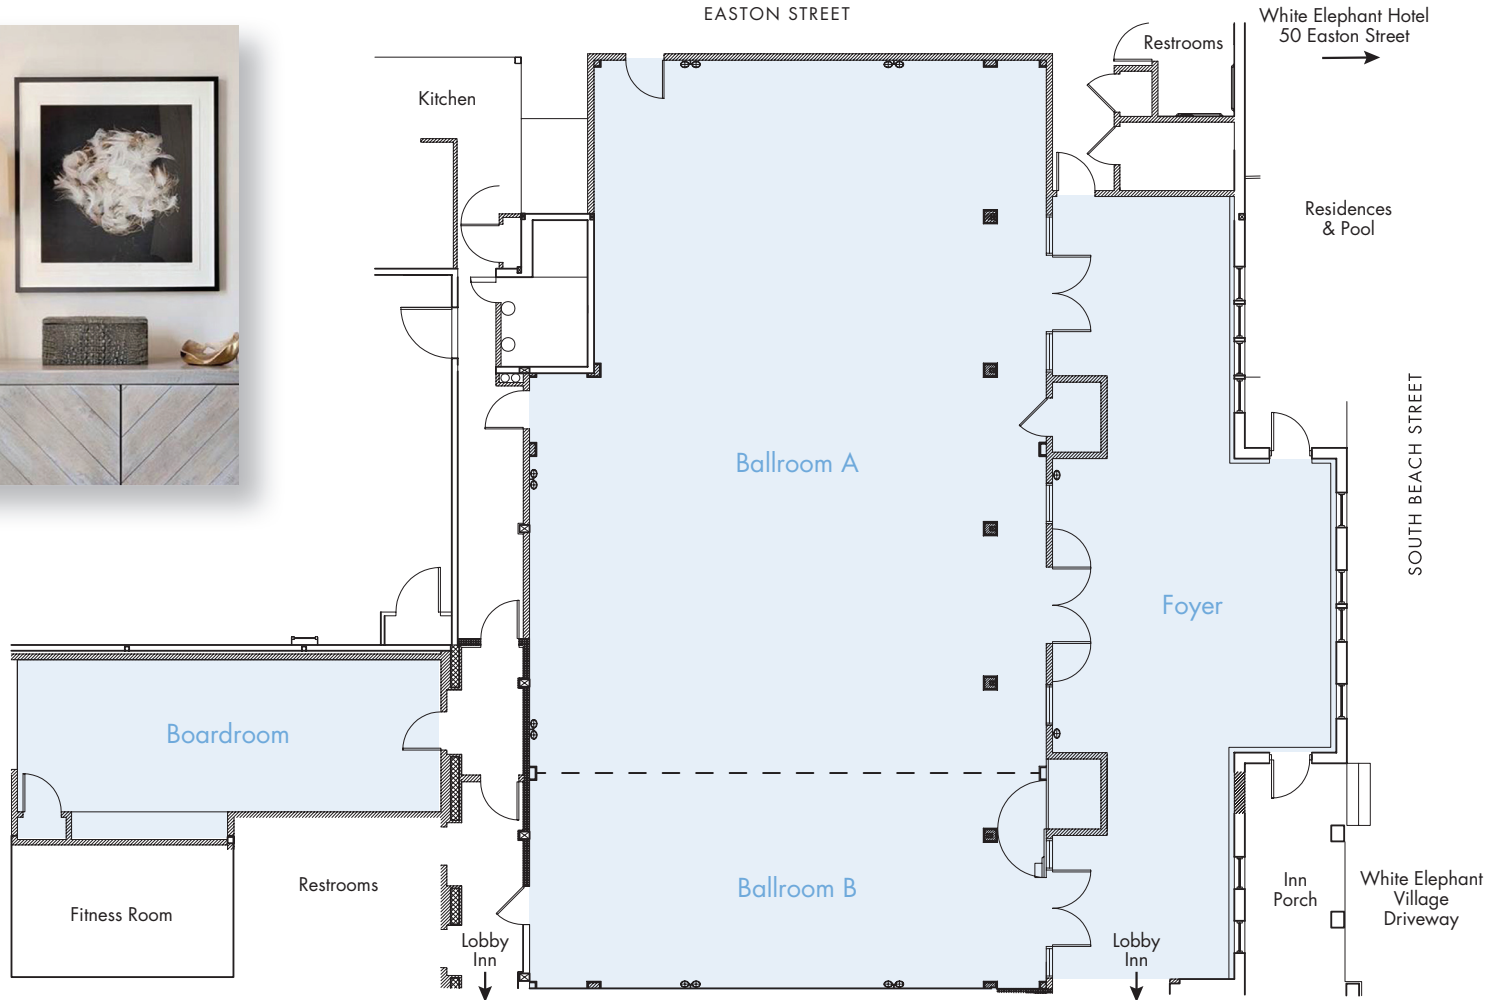

WHITE ELEPHANT VILLAGE BALLROOM & CONFERENCE CENTER

Inspiration

Entire - All spaces 4047 Sq Ft

	Dimensions	Total Sq	Capacity						
			Banquet	Reception	Theatre	Classroom 2/6ft table	Classroom 3/6ft table	Boardroom	U-shape
Ballroom (entire)	70'x Varied (40'-35')	2675	200	275	265	100	150	-	-
Ballroom Foyer	60'x Varied	956	-	100	-	-	-	-	-
Ballroom A	54'x Varied (40'-35')	2035	128	200	200	74	111	-	46
Ballroom B	16'x40'	640	40	65	60	22	33	24	22
Boardroom	32'x13'	416	-	-	-	-	-	20	-