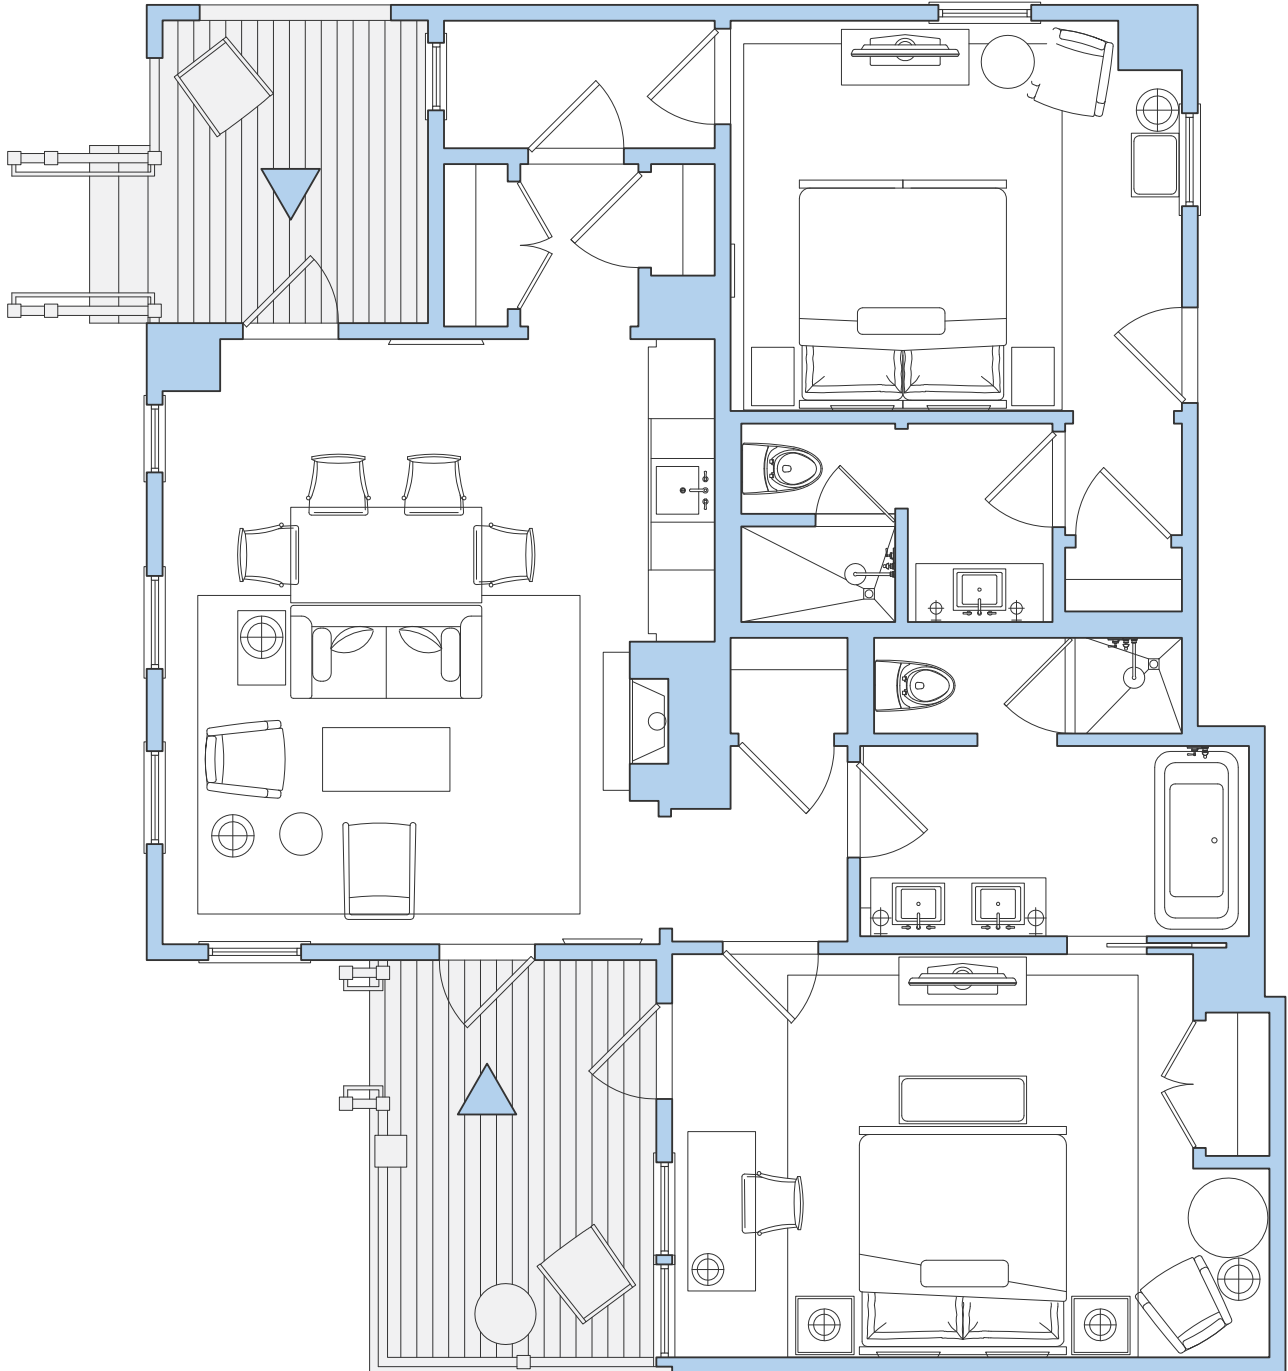

WHITE ELEPHANT<sup>SM</sup>  
VILLAGE  
RESIDENCES

BRANT POINT ■ SHAWKEMO